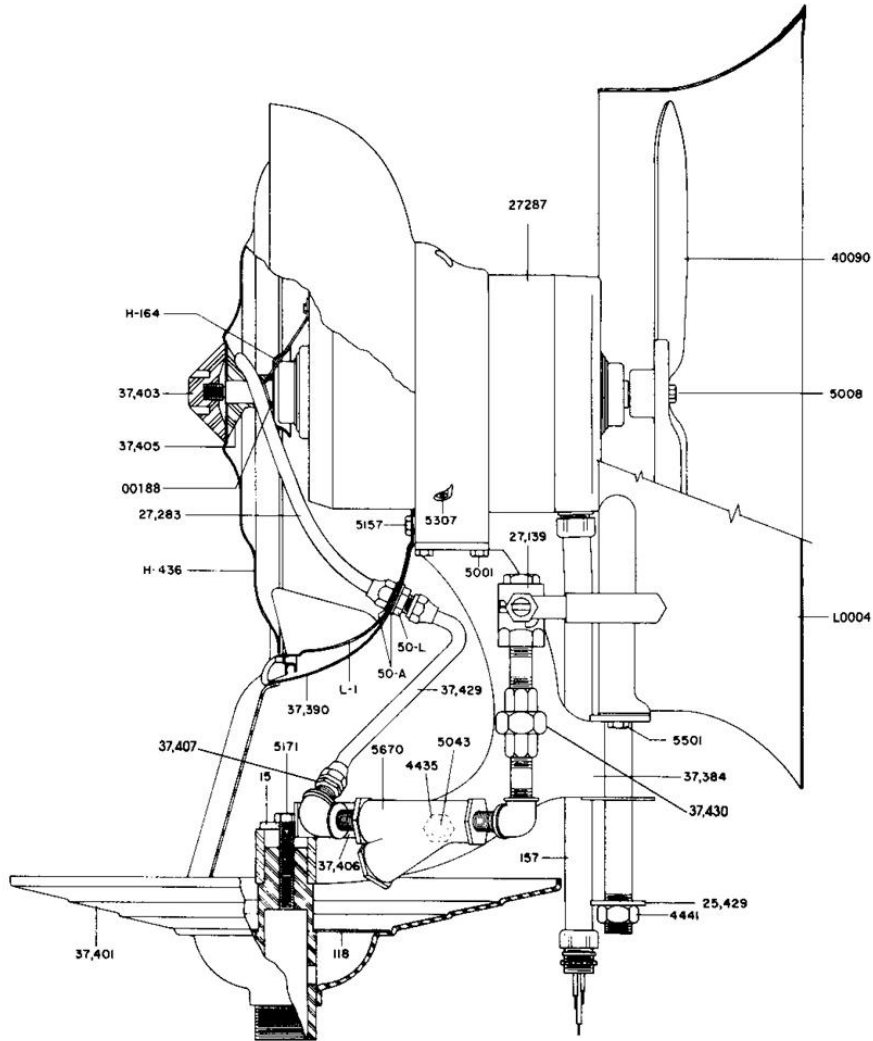

MANUAL DE PARTES HUMIDIFICADOR DnB TIPO L

L HUMIDIFIER PARTS LIST

Part No.	Name	Part No.	Name
H-164	Sling Off Washer	5171	Cap Screw
H-436	Disc	5307	Set Screw
L-1	Grid Ring	5501	Cap Screw
L0004	Fan Guard	* 5670	Strainer
L-5	Fan	25,429	Flat Washer
15	Drip Cup Washer	27,139	Valve
50-A	Double Union Washer	27,287	Motor Assembly Specify Voltage
50-L	Double Union Locknut	27,283	Inner Feed Pipe Assembly
118	Drip Pan Strainer	37,384	Stand
157	Flexible Conduit	37,390	Case
188	Motor Shim Washer	37,401	Drip Pan
4435	Hex Nut	37,403	Front Head
4441	Hex Nut	37,405	Back Head
5001	Cap Screw	* 37,406	Bracket
5008	Cap Screw	* 37,407	Single Union
5043	Cap Screw	* 37,429	Outer Feed Pipe
5171	Cap Screw	* 37,430	Orifice Housing Piping Assembly

* component parts in orifice housing piping assembly 37409